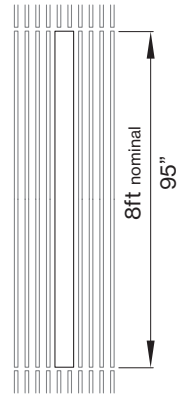

### M DIMENSIONS IN FT

4' fixture 0 4 F T

6' fixture 0 6 F T

8' fixture 0 8 F T

fixture replaces full length of ceiling panel; please see table on next page and fixture length dimensions

## Technical data

	SIZE TYPE	LED COLOR TEMPERATURE	INPUT WATTS	DELIVERED LM TOTAL	LIGHT DISTRIBUTION	DELIVERED LUMEN DIRECT	OPTICAL EFFICIENCY	LUMINAIRE EFFICACY
<b>PANO 5.25"</b>								
e LED	8' opal	40 K	35.4 W	4400lm	100% down	4400lm	81%	124lm/W
e <sup>2</sup> LED	8' opal	40 K	50.5 W	6200lm	100% down	6200lm	81%	123lm/W
e <sup>2+</sup> LED	8' opal	40 K	67.3 W	8000lm	100% down	8000lm	81%	119lm/W

## INTEGRATED LIGHT CONNECTION CLIP

Armstrong® Ceilings Integrated Light Connection Clip

visit [armstrongceilings.com/linearlighting](http://armstrongceilings.com/linearlighting)

please contact your Armstrong Ceilings rep

Refer to [armstrongceilings.com](http://armstrongceilings.com) for installation instructions related to the ceiling products.

DIMENSIONS

WWG - ARMSTRONG® WOODWORKS® GRILLE PANELS

WWG view from below

WWG - ARMSTRONG® WOODWORKS® GRILLE PANELS cont'd