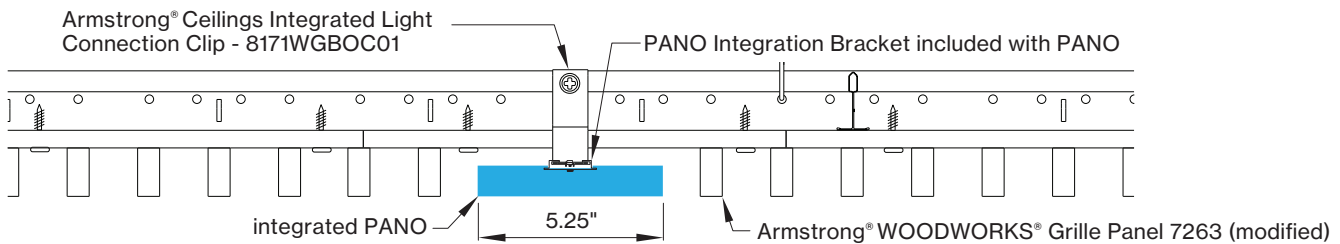

DIMENSIONS

WWG - ARMSTRONG® WOODWORKS® GRILLE PANELS

WWG view from below