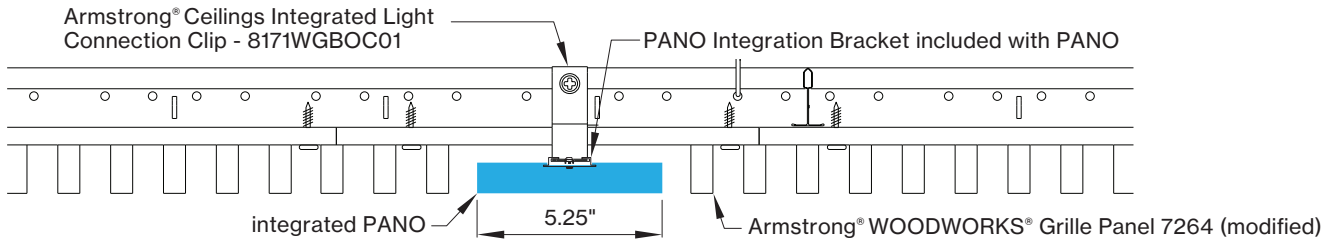

## PERFORMANCE

- Coordinates with Woodworks® Grille ceiling panel
- Up to 124lm/W
- High performance opal cover
- Remote mountable LED driver
- Damp rated

Refer to [armstrongceilings.com](http://armstrongceilings.com) for installation instructions related to the ceiling products.

DIMENSIONS

WWG - ARMSTRONG® WOODWORKS® GRILLE PANELS

WWG view from below

WWG - ARMSTRONG® WOODWORKS® GRILLE PANELS cont'd