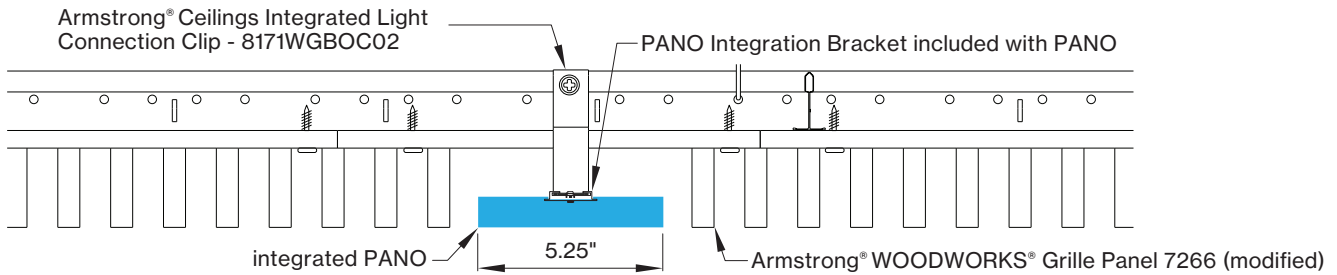

## PERFORMANCE

- Coordinates with Woodworks® Grille ceiling panel
- Up to 124lm/W
- High performance opal cover
- Remote mountable LED driver
- Damp rated

Refer to [armstrongceilings.com](http://armstrongceilings.com) for installation instructions related to the ceiling products.

DIMENSIONS

WWG - ARMSTRONG® WOODWORKS® GRILLE PANELS

WWG view from below

WWG - ARMSTRONG® WOODWORKS® GRILLE PANELS cont'd