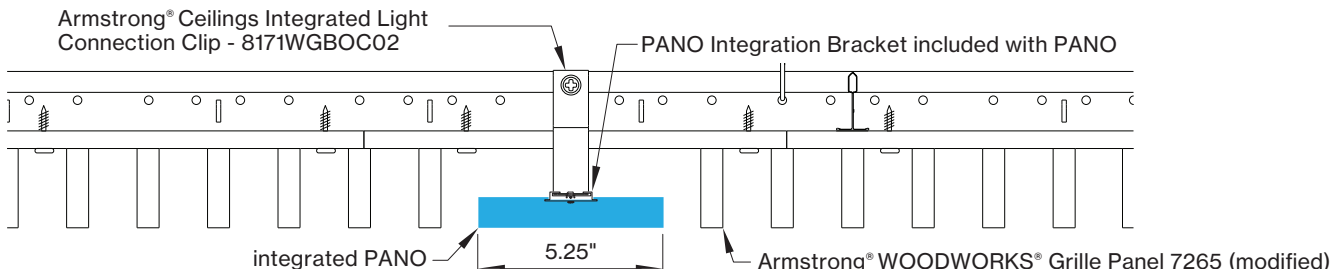

## PERFORMANCE

- Coordinates with Woodworks® Grille ceiling panel
- Up to 124lm/W
- High performance opal cover
- Remote mountable LED driver
- Damp rated

Refer to [armstrongceilings.com](http://armstrongceilings.com) for installation instructions related to the ceiling products.

DIMENSIONS

WWG - ARMSTRONG® WOODWORKS® GRILLE PANELS

WWG view from below

WWG - ARMSTRONG® WOODWORKS® GRILLE PANELS cont'd