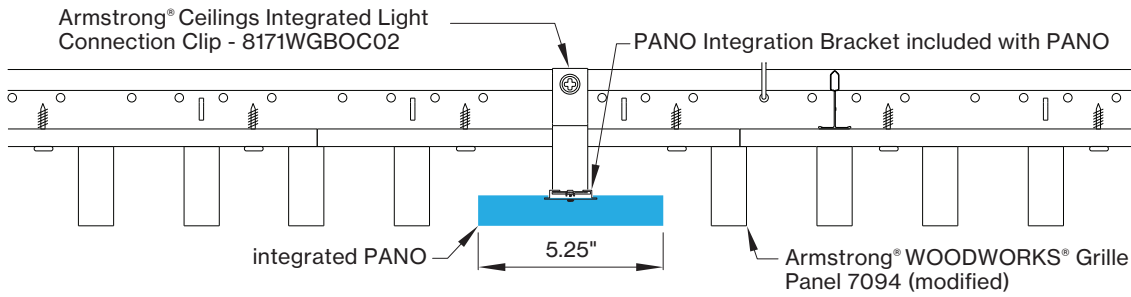

DIMENSIONS

WWG - ARMSTRONG® WOODWORKS® GRILLE PANELS

WWG view from below