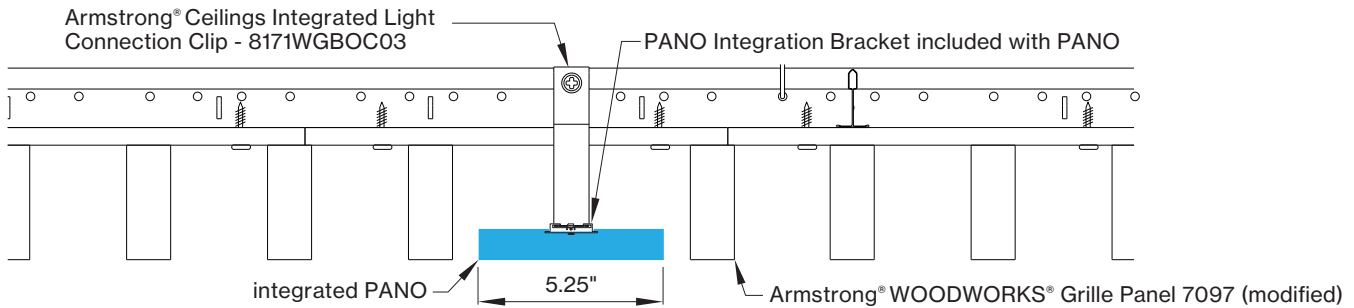

DIMENSIONS

WWG - ARMSTRONG® WOODWORKS® GRILLE PANELS

WWG view from below